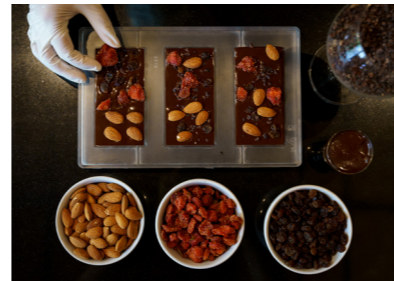

NAN

Thailand
7 MICE
Magnificent
Themes
2021

Cocoa Valley Resort

Culinary Journey & Wellness

MICE Capacity
Capacity: 7-8 pax/round

- MICE Activities**
- Chocolate Tasting
 - Cocoa Plantations Sightseeing
 - Cocoa Beans Sifting
 - Chocolate Production Visit
 - Chocolate Making Workshop